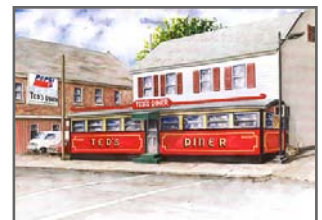

Ted's Diner
(no longer with us!)