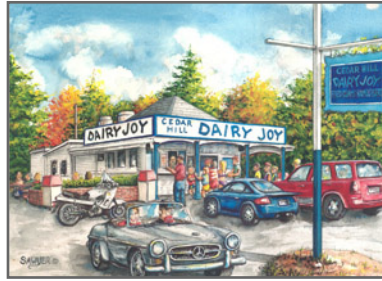

List of Diners / "Roadside" Subjects

DON SAWYER
"Fine Art & Dine-Art"

P.O. Box 2269
 West Brattleboro, VT 05303
 (802) 254-6192
 www.donsawyerart.com

Dairy Joy

*If you're touring through Vermont,
 stop and see Diner Don's complete
 print repertoire at:*

**ZEPHYR
 DESIGNS**

129 Main Street
 Brattleboro, VT

Agawam Diner

Bobby's Girl Diner

- + *A&W Root Beer* (also 12" x 16")—Middlebury, Vermont
- A1 Diner*—Gardiner, Maine
- (Oct.) *A.C. Petersen Ice Cream*—West Hartford, Connecticut
- (Dec.) *Aero Diner*—Windham, Connecticut
- Agawam Diner*—Rowley, Massachusetts
- (Jan/08) *Al Mac's Diner*—Fall River, Massachusetts
- Al's Diner*—Chicopee, Massachusetts
- Al's Diner*—Lawrence, Massachusetts
- Al's French Frys*—South Burlington, Vermont
- (Jan/08) *Angelo's Orchid Diner*—New Bedford, Massachusetts
- Arthur's Paradise Diner*—Lowell, Massachusetts
- (Aug.) *Beansie's Bus*—Waterfront Park, Burlington, Vermont
- + *Becky's Diner* (also 12" x 16")—Portland, Maine
- (Sept.)+ *Becky's "Breakfast Club" Convened!* (also 12" x 16")—Portland, Maine
 (Make-A-Wish piece!)